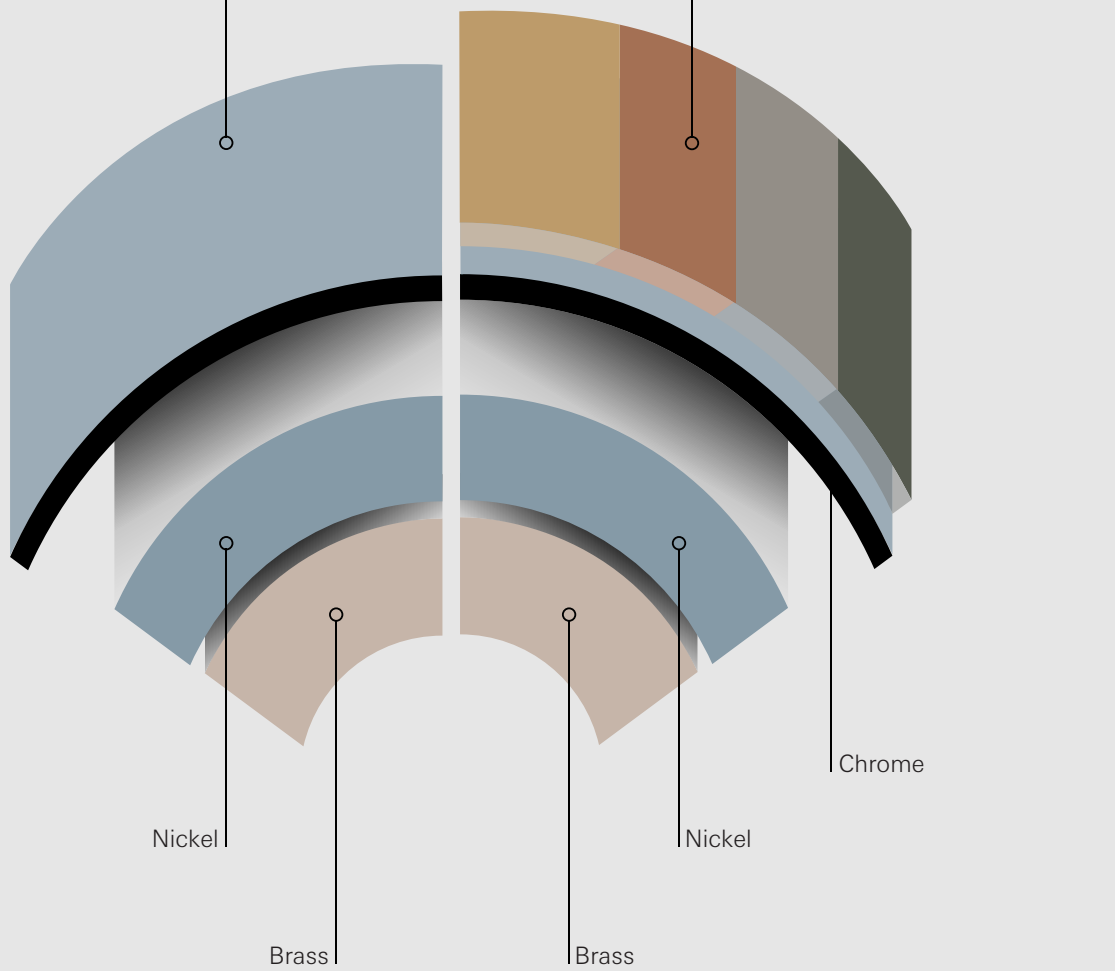

GROHE StarLight
Chrome

GROHE PVD
10x more scratch resistance
3x more surface hardness

UNIQUE GROHE CRAFTSMANSHIP IN EVERY LAYER