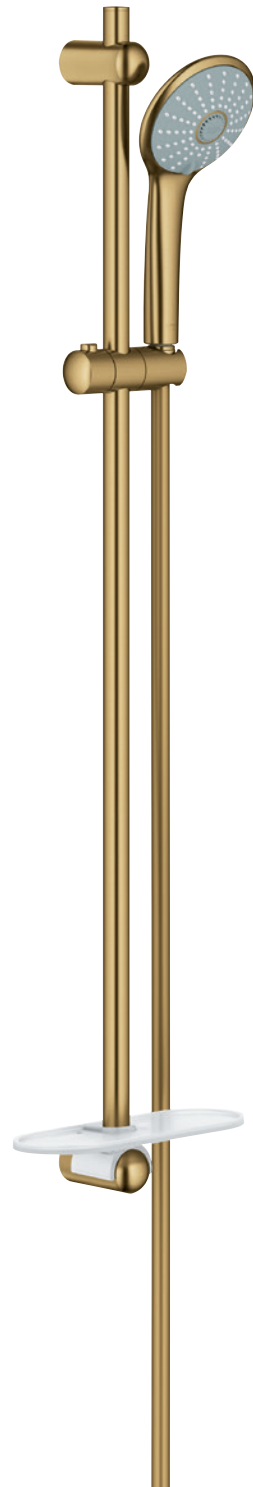

Colour options:

AL = Brushed Hard Graphite

DL = Brushed Warm Sunset

GN = Brushed Cool Sunrise

EN = Brushed Nickel

GROHE SHOWERS

27 251 __ 0
 Side shower F-Series 5"
 127 mm x 127 mm
 1 spray pattern: Rain

27 271 __ 0
 Ceiling Head shower F-Series 10"
 15mm thread
 1 spray pattern: Rain
 WELS 0 star, 20 ltrs/min
NOTE: contact us for availability

26 067 __ 0
 Rainshower 310 overhead shower
 with ceiling arm - 142mm
 1 spray pattern: Rain
 Male thread
 WELS 3 star, 9 ltrs/min

26 066 __ 0
 Rainshower 310 overhead shower
 with wall arm - 286mm
 1 spray pattern: Rain
 Male thread
 WELS 3 star, 9 ltrs/min

Replace the second and third last digit __ with the below colour code.

Colour options:

AL = Brushed Hard Graphite

DL = Brushed Warm Sunset

GN = Brushed Cool Sunrise

EN = Brushed Nickel

26 075 __ 0
 Euphoria XXL 310
 Shower system with thermostat
 hand shower Euphoria 110 Massage
 450 mm shower arm
 WELS 0 Star, 17 ltrs/min
NOTE: contact us for availability

27 226 __ 1
 Shower set
 with hand shower 110 Massage
 with GROHE EasyReach tray
 rail 900 mm
 WELS 0 star, 19 ltrs/min

27 057 __ 0
 Shower outlet wall elbow

40 369 __ 1
Essentials holder
material: metal